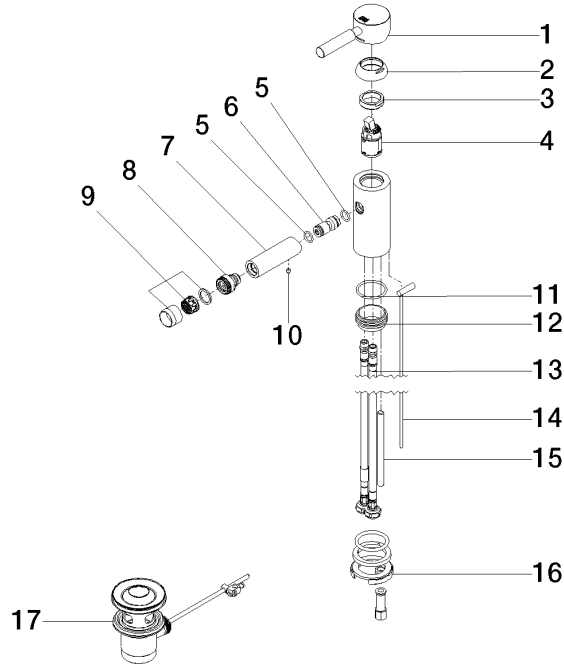

## EDITION PRO Single-lever bidet mixer with pop-up waste - Chrome

---

33 600 626

- 125mm projection
- european pop-up waste
- ball-joint pivotable through 15° (in any direction)
- circular, air-enriched flow
- height of mixer 130 mm
- height up to aerator 70 mm
- hole diameter 35 mm
- 2x screw-in M 10 x 1 pressure hose, leak-tested
- 2x European pressure hose for bidet fitting
- max. flow 7 l/min

### Required miscellaneous

---

**Basin Waste US 1 1/4" - Chrome** 04 11 01 023  
00-00

**EDITION PRO Single-lever bidet mixer with pop-up waste - Chrome**

33 600 626

**EDITION PRO Single-lever bidet mixer with pop-up waste - Chrome**

33 600 626

**Spare parts list**

No.	Item Number	Name	Quantity used	Delivery time
1	90 20 62 046 00-00	handle	1	10
2	09 28 30 008-00	cover	1	10
3	09 24 04 130-07	nut	1	30
4	90 15 05 041 00 90	cartridge	1	2
5	09 14 10 003 90	seal	2	2
6	09 24 04 025 10 90	nipple	1	2
7	09 11 06 086 20-00	spout	1	10
8	04 21 40 007 00-00	joint	1	10
9	90 23 01 119 02-00	aerator	1	10
10	90 31 11 030 00 90	pin	2	2
11	09 14 10 119 90	seal	1	2
12	09 28 10 109-07	ring	1	30
13	04 30 04 104 00 90	hose	2	2
14	04 20 62 030 80-00	pull-rod	1	10
15	09 31 11 012 90	pin	1	2
16	04 30 11 085 88 90	fixing set	1	2
17	90 11 01 001 00-00	pop-up waste	1	10