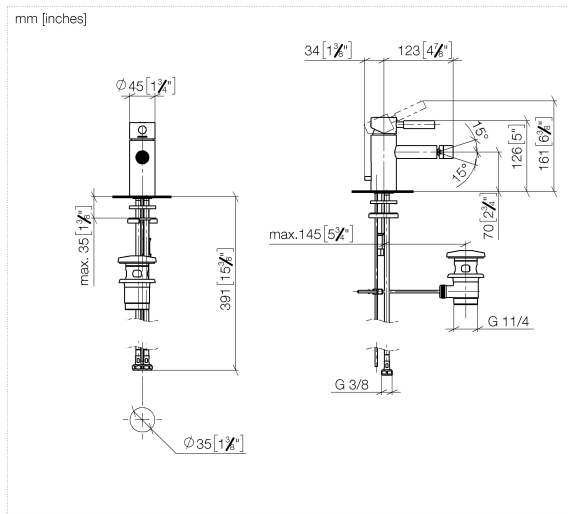

## EDITION PRO Single-lever bidet mixer with pop-up waste - Chrome

---

33 600 626

- 125mm projection
- european pop-up waste
- ball-joint pivotable through 15° (in any direction)
- circular, air-enriched flow
- height of mixer 130 mm
- height up to aerator 70 mm
- hole diameter 35 mm
- 2x screw-in M 10 x 1 pressure hose, leak-tested
- 2x European pressure hose for bidet fitting
- max. flow 7 l/min

### Required miscellaneous

---

**Basin Waste US 1 1/4" - Chrome** 04 11 01 023  
00-00

**EDITION PRO Single-lever bidet mixer with pop-up waste - Chrome**

33 600 626

**EDITION PRO Single-lever bidet mixer with pop-up waste - Chrome**

33 600 626

**Spare parts list**

No.	Item Number	Name	Quantity used	Delivery time
1	90 20 62 046 00-00	handle	1	10
2	09 28 30 008-00	cover	1	10
3	09 24 04 130-07	nut	1	30
4	90 15 05 041 00 90	cartridge	1	2
5	09 14 10 003 90	seal	2	2
6	09 24 04 025 10 90	nipple	1	2
7	09 11 06 086 20-00	spout	1	10
8	04 21 40 007 00-00	joint	1	10
9	90 23 01 119 02-00	aerator	1	10
10	90 31 11 030 00 90	pin	2	2
11	09 14 10 119 90	seal	1	2
12	09 28 10 109-07	ring	1	30
13	04 30 04 104 00 90	hose	2	2
14	04 20 62 030 80-00	pull-rod	1	10
15	09 31 11 012 90	pin	1	2
16	04 30 11 085 88 90	fixing set	1	2
17	90 11 01 001 00-00	pop-up waste	1	10